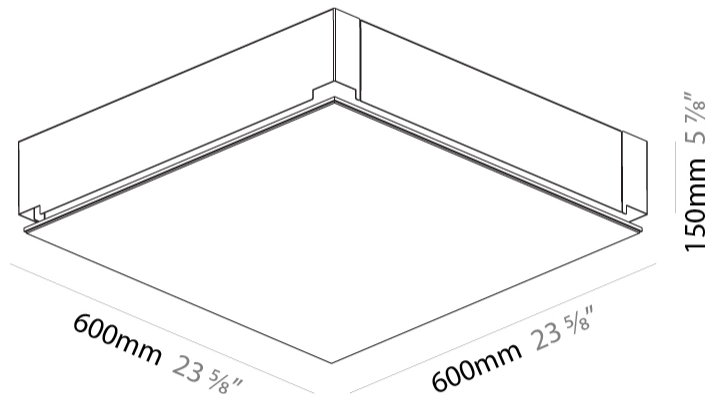

PHYSICAL

Shape: Square
Length (mm): 600
Length (in): 23 5/8
Width (mm): 600
Width (in): 23 5/8
Height (mm): 150
Height (in): 5 7/8
Ceiling Thickness (mm): 10 / 12.5 / 15 / 25 / 30
Ceiling Thickness (in): 3/8 or 1/2 or 9/16 or 1 or 1 3/16
Min. Recessing Depth (mm): 180
Min. Recessing Depth (in): 7 1/16
Light Distribution: Direct
Diffuser: PMMA - Opal
Fixture Finish: SSR / BKV / CWI / CRY / HAB / UFT / ITA / RUA / FTG / MYG / LOD / PUS / FRO / FUP / KIA / POP / BLS / SPG / MEY / GOH / GUM / CHC / COM / ABZ / JAG / OBR / MOS / ROR
Fixture Material: Aluminum
Cut-out Measurements: 635mm / 25" x 635mm / 25"
Upon Request: Unique Sizes Unique Ceiling Thickness Unique Mounting Depth Spot Inserts

ELECTRICAL

Lamp Type: LED (Zhaga Standard)
Input Wattage (W): 55
Total Output Wattage (W): 46
Dimming: Tri-Mode (Non-Dimming and Phase Dimming (120Vac only) and 0-10V Dimming)
Driver Included: Yes
Driver Location: Integrated
Driver Type: Constant Current - Universal
Driver Class: Class 2
Input Voltage (V): 120 - 277
Constant Current (MA): 350

LED

Color Temperature (°K): 3000 / 3500 / 4000
Max. Delivered Lumen (lm): 4350 / 4410 / 4500
CRI: >80 CRI
Efficiency (%): 65% (5mm Perspex)|65.10%
Lamp Life (hrs): 50000
Upon Request: RGB-W Tunable White Special Color Temperature CRI90

OPTICAL

RATINGS AND CERTIFICATIONS

Certified By: Certified for North American Standards
IP rating: IP20